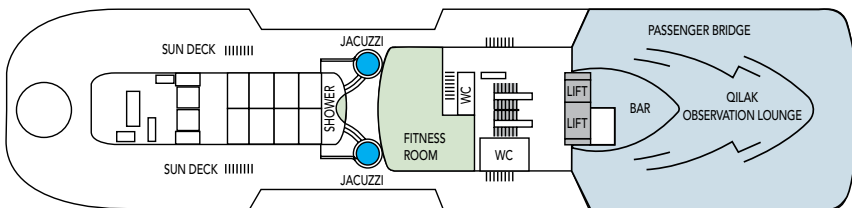

MG	Outside grand suite	Sitting area, TV, minibar, double bed, shower/wc. Some have private balcony. MG 601 with separate sleeping area.	Deck 5, 6
M	Outside suite	One room, sitting area, TV, minibar, double bed, shower/wc.	Deck 5, 6
F	Outside superior cabin	Sitting area, TV, minibar, double bed, shower/wc.	Deck 3, 5
U	Outside cabin	One bed, one sofa bed, table, refrigerator, TV, shower/wc. (U 526*)	Deck 5, 6
N	Outside cabin	One bed, one sofa bed, table, refrigerator, TV, shower/wc. (N 352*)	Deck 3
FJ	Inside superior cabin	Sitting area, TV, minibar, double bed, shower/wc, limited or no view. FJ 503 with twin bed.	Deck 5
I	Inside cabin	One bed, one sofa bed, refrigerator, TV, shower/wc.	Deck 3, 5, 6
H	Outside cabin	Cabin for disabled. One bed, one sofa bed, table, refrigerator, TV, shower/wc.	Deck 3

*These cabins have upper and lower berths. Subject to change.

Cabin category MG

Cabin category M2

Cabin category N2

- DECK 8
- DECK 7
- DECK 6
- DECK 5
- DECK 4
- DECK 3
- DECK 2
- DECK 1

Deck 8

Deck 7

Deck 6