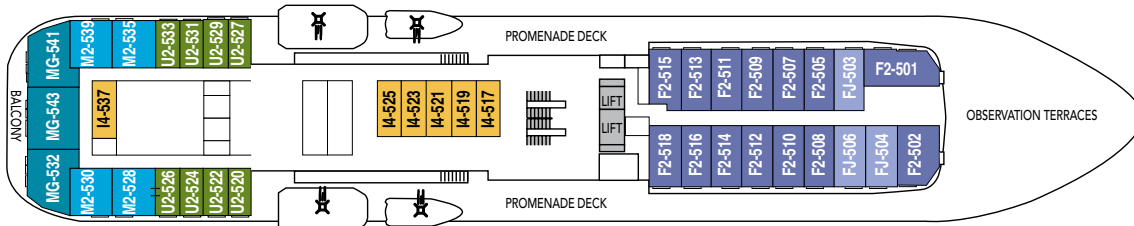

excursions and expedition landings you meet at our “tender pit” where we safely board our sturdy Polarcirkel boats which take you safely and efficiently from ship to shore.

Flag:	Norwegian
Ship yard:	Fincantieri, (I)
Year of construction:	2007
Gross tonnage:	11 647
Passengers:	318
Cabins:	127
Overall length:	114 m
Beam:	20.2 m
Iceclass:	1A/1B
Service speed:	13 knots

*These cabins have upper and lower berths. Subject to change.

Cabin category MG

Cabin category M2

Cabin category N2

- DECK 8
- DECK 7
- DECK 6
- DECK 5
- DECK 4
- DECK 3
- DECK 2
- DECK 1

Deck 8

Deck 7

Deck 6

Deck 5

Deck 4

Deck 3

Deck 2