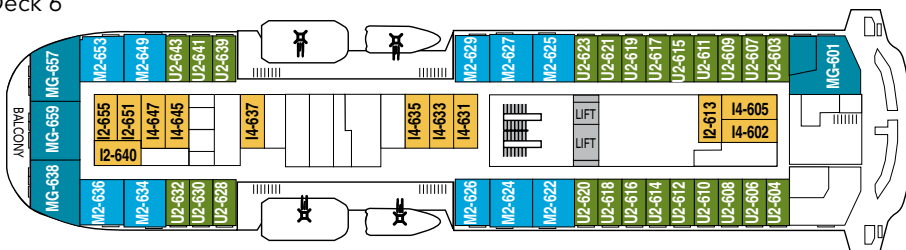

excursions and expedition landings you meet at our “tender pit” where we safely board our sturdy Polarcirkel boats which take you safely and efficiently from ship to shore.

Flag:	Norwegian
Ship yard:	Fincantieri, (I)
Year of construction:	2007
Gross tonnage:	11 647
Passengers:	318
Cabins:	127
Overall length:	114 m
Beam:	20.2 m
Iceclass:	1A/1B
Service speed:	13 knots

*These cabins have upper and lower berths. Subject to change.

Cabin category MG

Cabin category M2

Cabin category N2

- DECK 8
- DECK 7
- DECK 6
- DECK 5
- DECK 4
- DECK 3
- DECK 2
- DECK 1

Deck 8

Deck 7

Deck 6

Deck 5

Deck 4

Deck 3

Deck 2